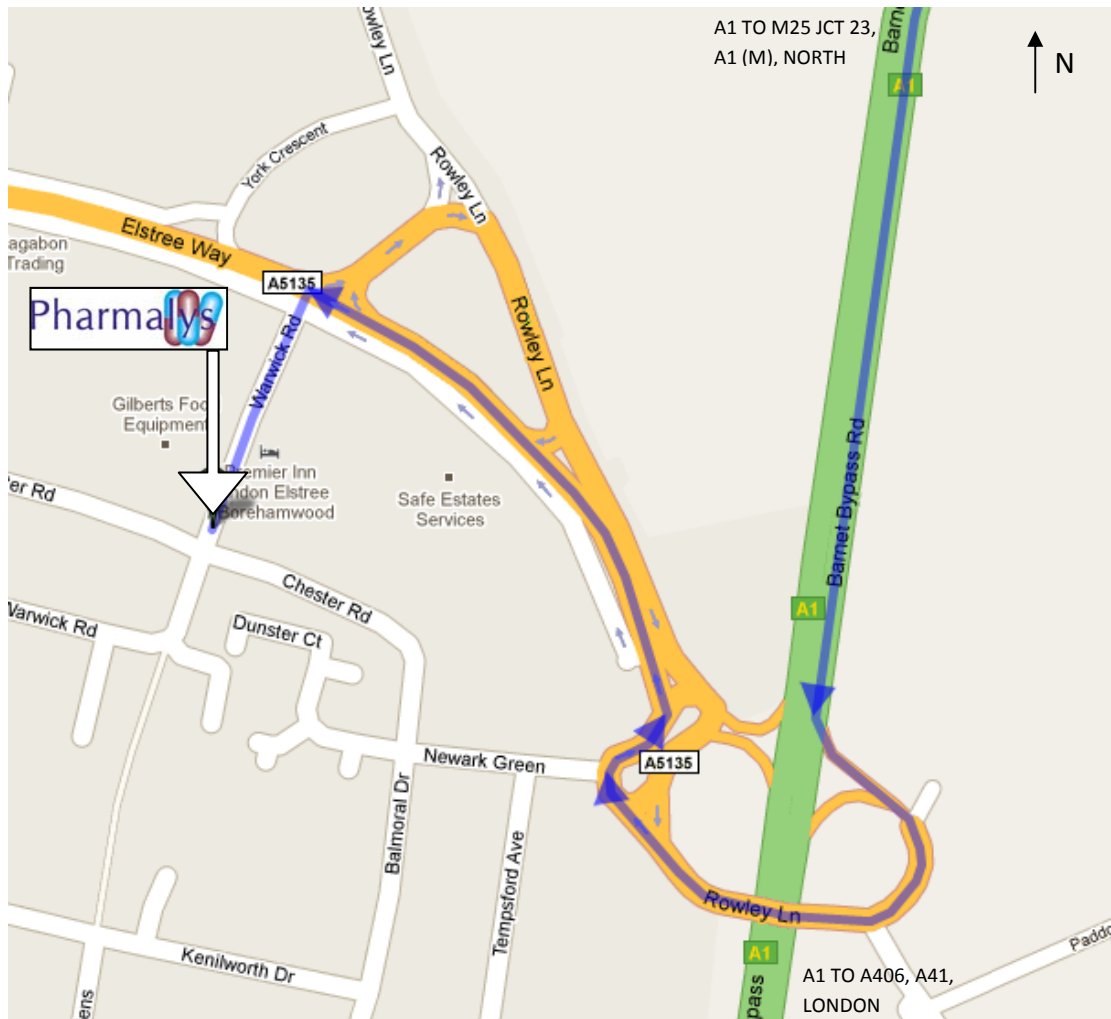

HOW TO FIND US

ADDRESS: Unit 2, Oaks Court, Warwick House, Warwick Road, Borehamwood, WD6 1GS.

HOW TO GET THERE BY ROAD:

- ✓ Take the M25 to Junction 23
- ✓ Exit onto Slip Road (A1(M) J1\M25 J23) 0.3 miles
- ✓ At the roundabout, take the second exit onto Slip Road (A1(M) J1\M25 J23) 0.3 miles
- ✓ Continue onto *Barnet Bypass Road* A1 2.0 miles
- ✓ Bear left onto A5135 –first exit to *Borehamwood* 0.3 miles
- ✓ At the roundabout, take the second exit onto *Elstree Way* A5135 0.3 miles
- ✓ Follow the signs to *Borehamwood* town centre
- ✓ Turn left onto *Warwick Road* 0.1 miles
- ✓ Arrive at your destination <0.1 miles

HOW TO GET THERE BY PUBLIC TRANSPORT:

- ✓ Bus Route *107*, towards *Edgware Station* or to *New Barnet Station*
- ✓ Bus Stop *Oaks Court*

Neighbouring Centres: *Hatfield, St. Albans, Potters Bar, Watford.*

FROM ELSTREE & BOREHAMWOOD RAIL STATION

- ✓ Exit *Elstree & Borehamwood Station*
- ✓ Take the Route Bus *107* from *Stop B* towards *New Barnet*, exit at Bus Stop *Oaks Court*. Average journey time: 9 mins.
- ✓ *Oaks Court Warwick House Unit 2* is in front on your left. Average journey time: 0.5 min.

Average journey time between *King's Cross and St Pancras* and *Elstree & Borehamwood Rail Station* is 30 minutes, regular services every 15 minutes.